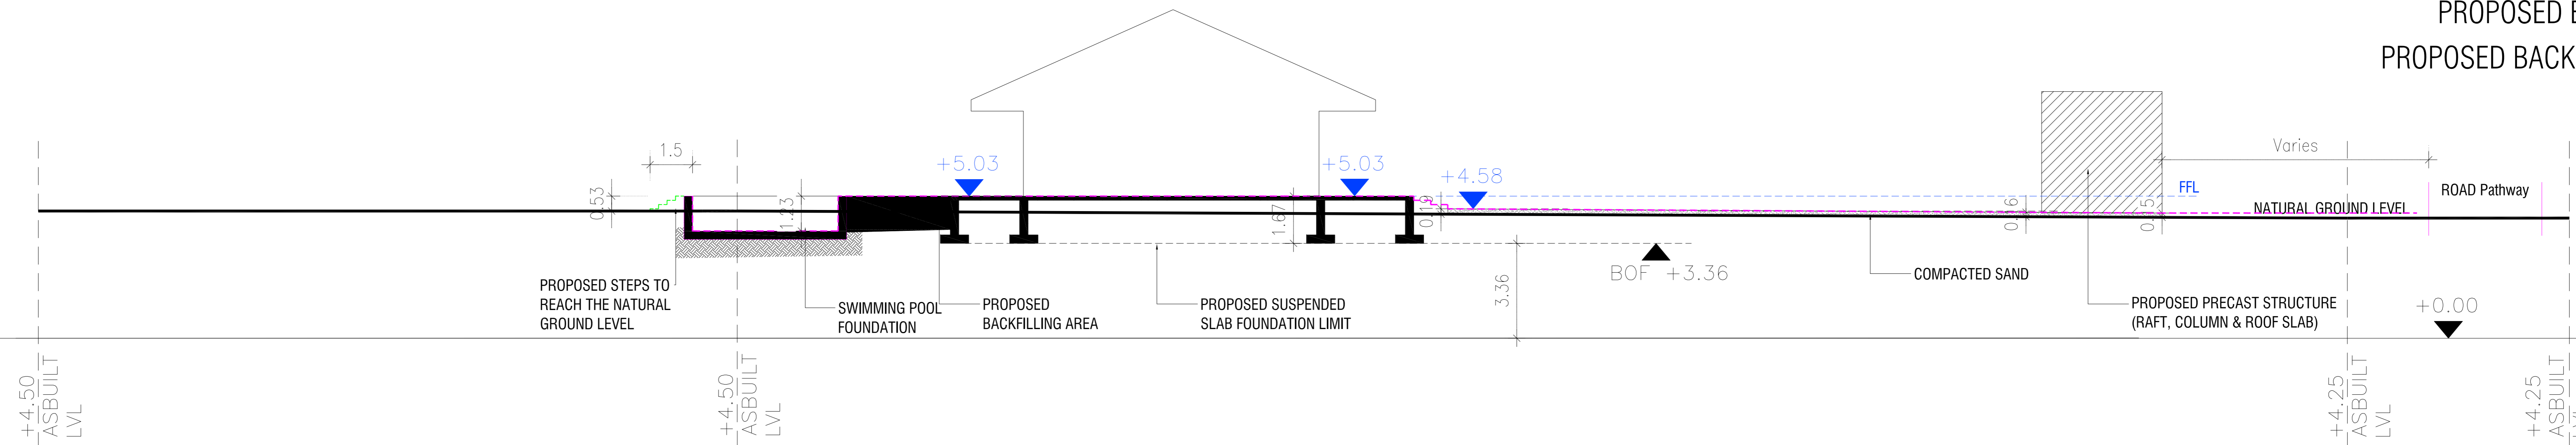

VILLA - 34
1 BR + SITTING VILLA WITH SPA

VILLA - 35
1 BR + SITTING VILLA WITH SPA

VILLA - 36
1 BR + SITTING VILLA WITHOUT SPA

LEGEND

TOPOGRAPHIC SURVEY LEVEL

IFC LEVEL

PROPOSED BY UCC

PROPOSED BACKFILLING

VILLA - 37
3 BEDROOM VILLA - PVT RETREAT

VILLA - 38
5 BEDROOM VILLA - PVT RETREAT

VILLA - 39
2 BEDROOM VILLA - PVT RETREAT

VILLA - 40
2 BEDROOM MAIN PRIVATE VILLA - PVT RETREAT