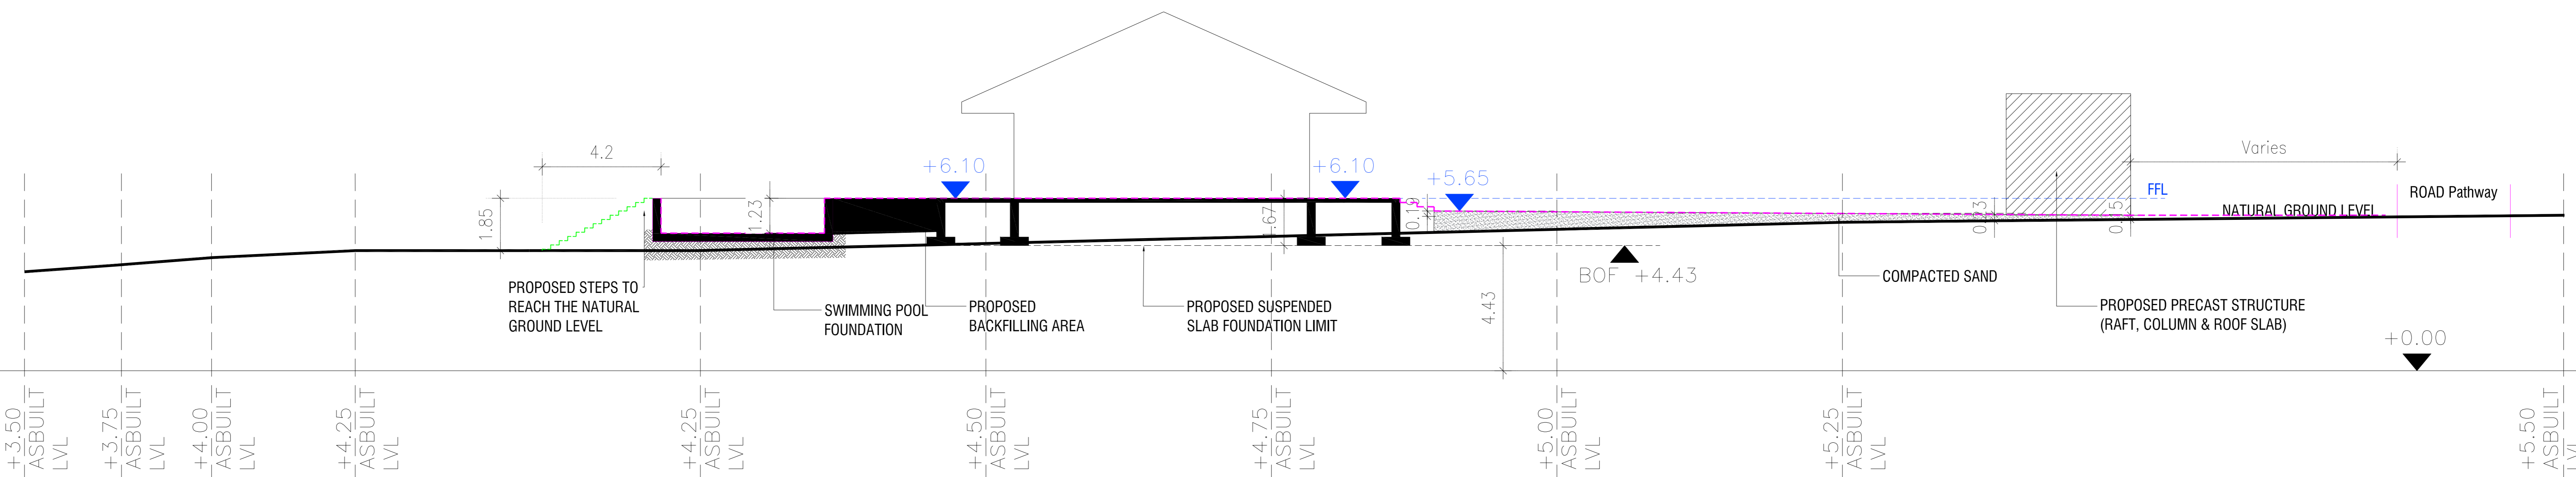

VILLA - 34
1 BR + SITTING VILLA WITH SPA

VILLA - 35
1 BR + SITTING VILLA WITH SPA

VILLA - 36
1 BR + SITTING VILLA WITHOUT SPA

LEGEND

TOPOGRAPHIC SURVEY LEVEL

IFC LEVEL

PROPOSED BY UCC

PROPOSED BACKFILLING

VILLA - 37
3 BEDROOM VILLA - PVT RETREAT

VILLA - 38
5 BEDROOM VILLA - PVT RETREAT

VILLA - 39
2 BEDROOM VILLA - PVT RETREAT

VILLA - 40
2 BEDROOM MAIN PRIVATE VILLA - PVT RETREAT