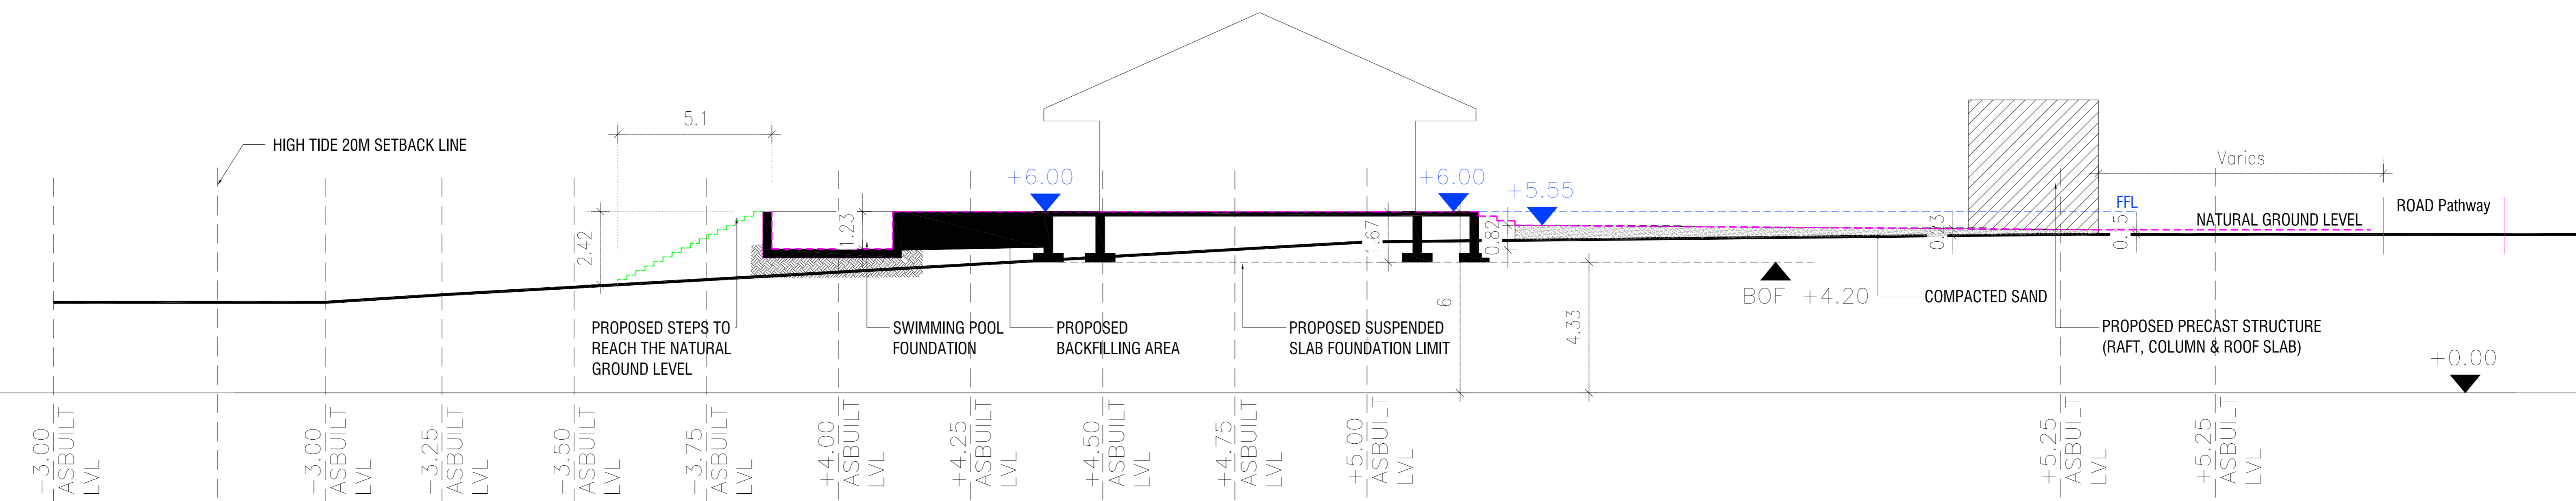

- LEGEND**
- TOPOGRAPHIC SURVEY LEVEL
 - IFC LEVEL
 - PROPOSED BY UCC
 - PROPOSED BACKFILLING

VILLA - 01
1 BR + SITTING VILLA WITHOUT SPA

VILLA - 02
1 BR + SITTING VILLA WITHOUT SPA

VILLA - 03
1 BR + SITTING VILLA WITHOUT SPA

VILLA - 04
1 BR + SITTING VILLA WITHOUT SPA

LEGEND

- TOPOGRAPHIC SURVEY LEVEL
- IFC LEVEL
- PROPOSED BY UCC
- PROPOSED BACKFILLING

VILLA - 05
1 BR + SITTING VILLA WITH SPA

VILLA - 06
3 BEDROOM VILLA

VILLA - 07
2 BEDROOM VILLA

VILLA - 08
1 BR + SITTING VILLA WITH SPA

LEGEND

TOPOGRAPHIC SURVEY LEVEL

IFC LEVEL

PROPOSED BY UCC

PROPOSED BACKFILLING

VILLA - 09
1 BR + SITTING VILLA WITHOUT SPA

VILLA - 10
1 BR + SITTING VILLA WITH SPA

VILLA - 11
2 BEDROOM VILLA

VILLA - 12
3 BEDROOM VILLA

LEGEND

- TOPOGRAPHIC SURVEY LEVEL
- IFC LEVEL
- PROPOSED BY UCC
- PROPOSED BACKFILLING

VILLA - 13
2 BEDROOM VILLA

VILLA - 14
1 BR + SITTING VILLA (CORAL)