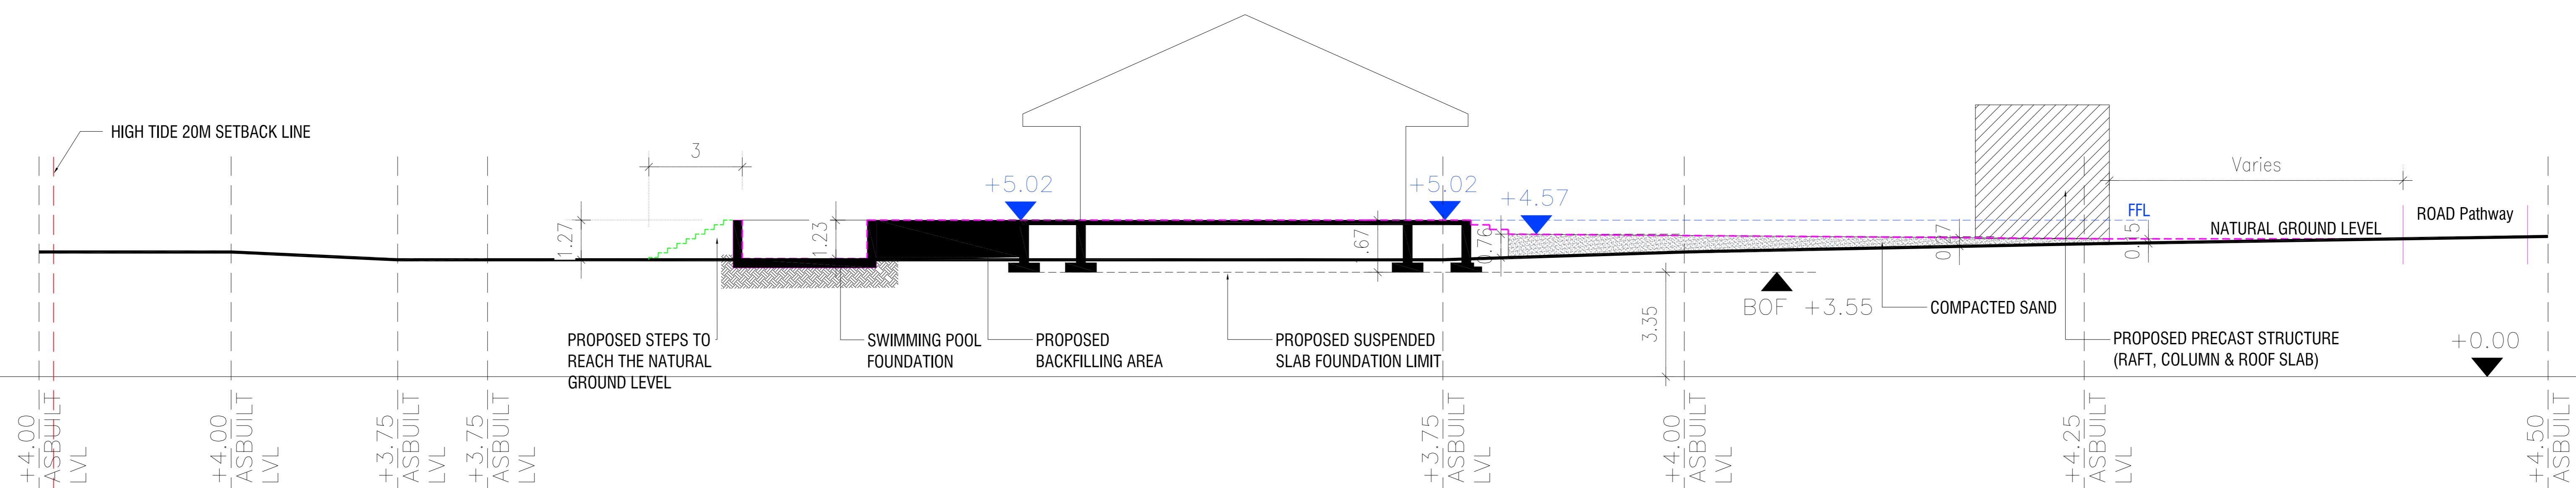

VILLA - 28
1 BR + SITTING VILLA WITH SPA