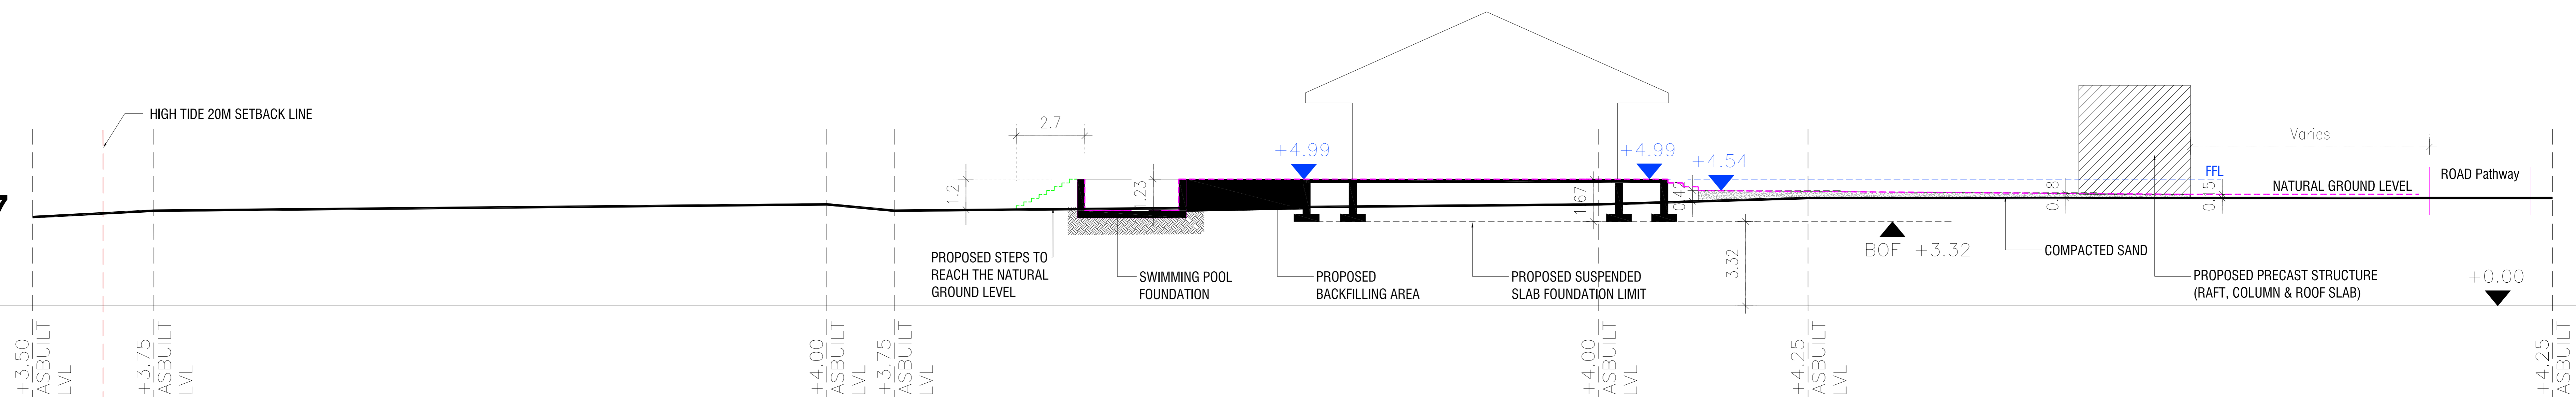

VILLA - 18
1 BR + SITTING VILLA (CORAL)

VILLA - 19
1 BR + SITTING VILLA (CORAL)

VILLA - 20
2 BEDROOM VILLA

LEGEND

- TOPOGRAPHIC SURVEY LEVEL
- IFC LEVEL
- PROPOSED BY UCC
- PROPOSED BACKFILLING

VILLA - 25
1 BR + SITTING VILLA WITH SPA

VILLA - 26
1 BR + SITTING VILLA WITH SPA

VILLA - 27
2 BEDROOM VILLA

VILLA - 28
1 BR + SITTING VILLA WITH SPA

LEGEND

- TOPOGRAPHIC SURVEY LEVEL
- IFC LEVEL
- PROPOSED BY UCC
- PROPOSED BACKFILLING

VILLA - 29
1 BR + SITTING VILLA WITH SPA