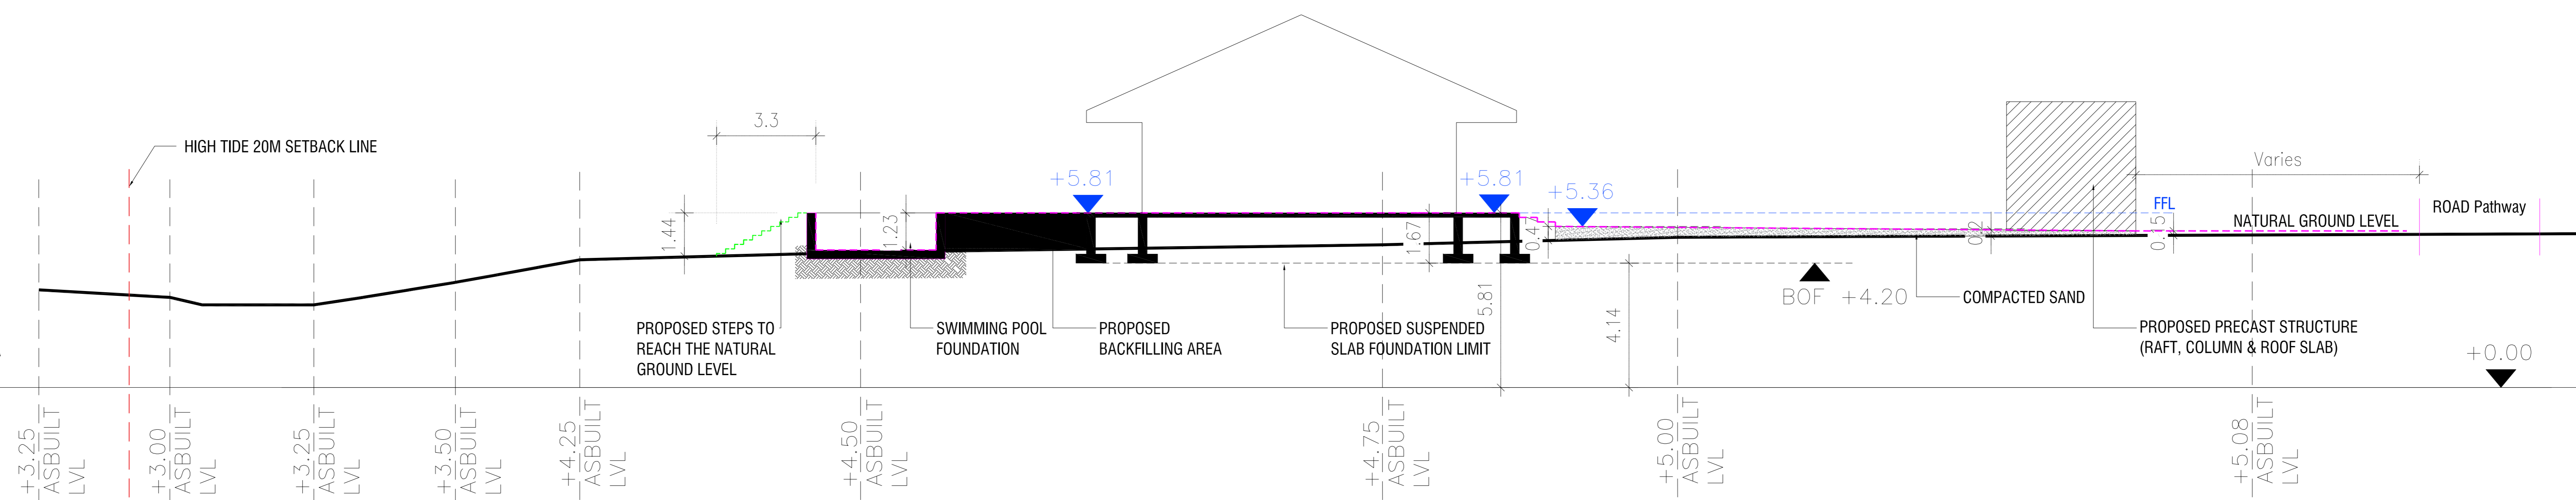

- LEGEND**
- TOPOGRAPHIC SURVEY LEVEL
 - IFC LEVEL
 - PROPOSED BY UCC
 - PROPOSED BACKFILLING

VILLA - 01
1 BR + SITTING VILLA WITHOUT SPA

VILLA - 02
1 BR + SITTING VILLA WITHOUT SPA

VILLA - 03
1 BR + SITTING VILLA WITHOUT SPA

VILLA - 04
1 BR + SITTING VILLA WITHOUT SPA

LEGEND

- TOPOGRAPHIC SURVEY LEVEL
- IFC LEVEL
- PROPOSED BY UCC
- PROPOSED BACKFILLING

VILLA - 05
1 BR + SITTING VILLA WITH SPA

VILLA - 06
3 BEDROOM VILLA

VILLA - 07
2 BEDROOM VILLA

VILLA - 08
1 BR + SITTING VILLA WITH SPA

LEGEND

TOPOGRAPHIC SURVEY LEVEL

IFC LEVEL

PROPOSED BY UCC

PROPOSED BACKFILLING

VILLA - 09
1 BR + SITTING VILLA WITHOUT SPA

VILLA - 10
1 BR + SITTING VILLA WITH SPA

VILLA - 15
1 BR + SITTING VILLA (CORAL)

VILLA - 16
1 BR + SITTING VILLA (CORAL)

LEGEND

TOPOGRAPHIC SURVEY LEVEL

IFC LEVEL

PROPOSED BY UCC

PROPOSED BACKFILLING

VILLA - 17
1 BR + SITTING VILLA (CORAL)