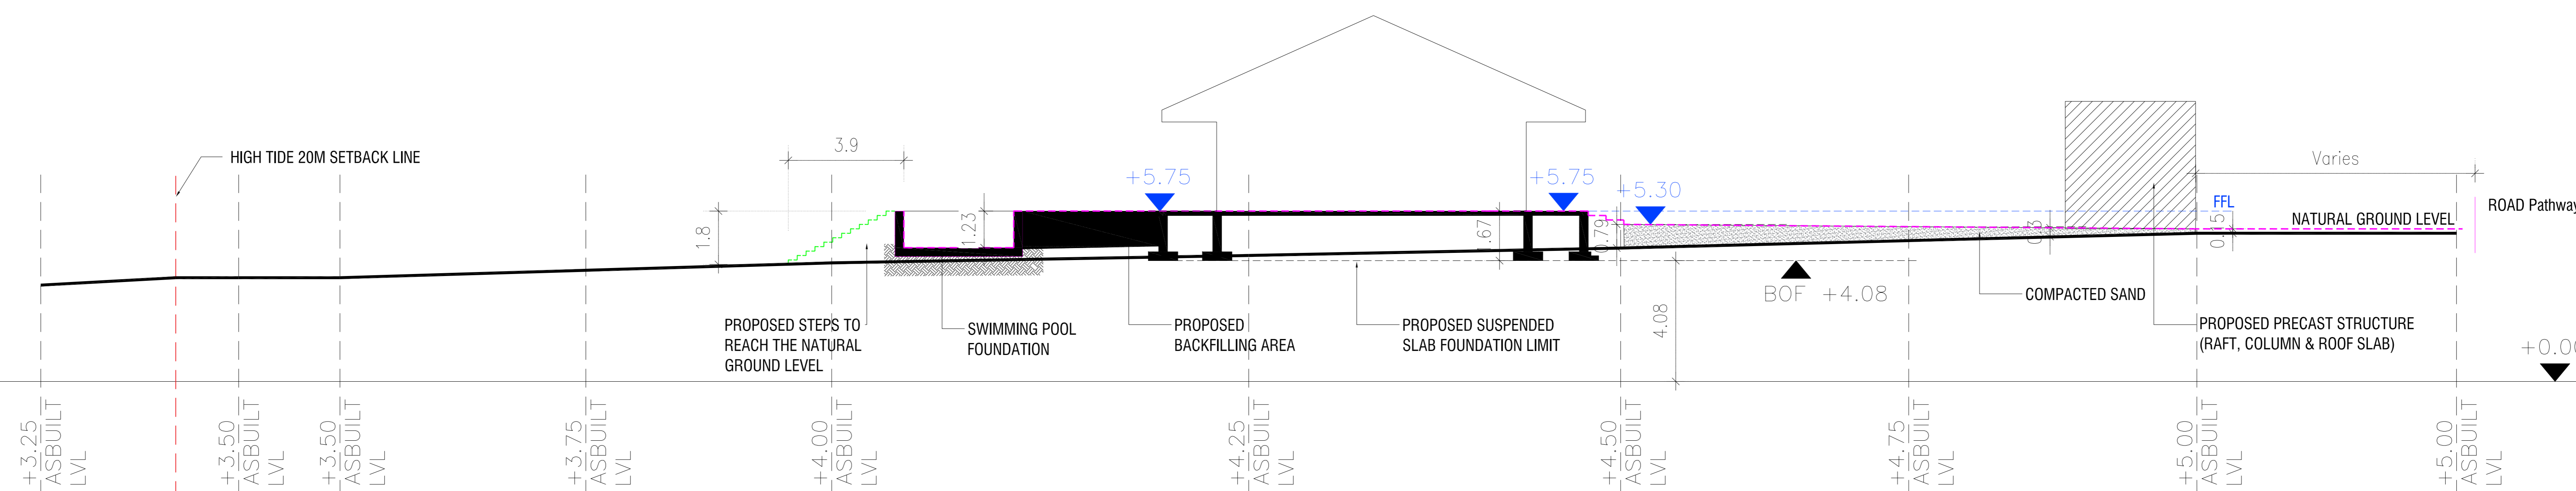

VILLA - 15
1 BR + SITTING VILLA (CORAL)

VILLA - 16
1 BR + SITTING VILLA (CORAL)

LEGEND

TOPOGRAPHIC SURVEY LEVEL

IFC LEVEL

PROPOSED BY UCC

PROPOSED BACKFILLING

VILLA - 17
1 BR + SITTING VILLA (CORAL)

VILLA - 18
1 BR + SITTING VILLA (CORAL)

VILLA - 19
1 BR + SITTING VILLA (CORAL)

VILLA - 20
2 BEDROOM VILLA

LEGEND

- TOPOGRAPHIC SURVEY LEVEL
- IFC LEVEL
- PROPOSED BY UCC
- PROPOSED BACKFILLING

VILLA - 25
1 BR + SITTING VILLA WITH SPA